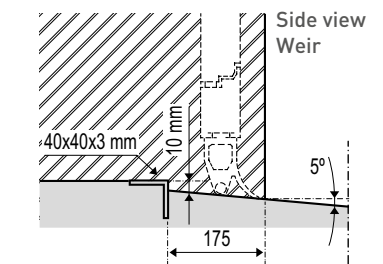

Right side drive

Dimensions

Installation requirements

- CEE-form 3-N PE 400V/50Hz/16A
- Electrical supply by others
- Control box/ power supply, inside RIGHT
- Control box/ power supply, inside LEFT