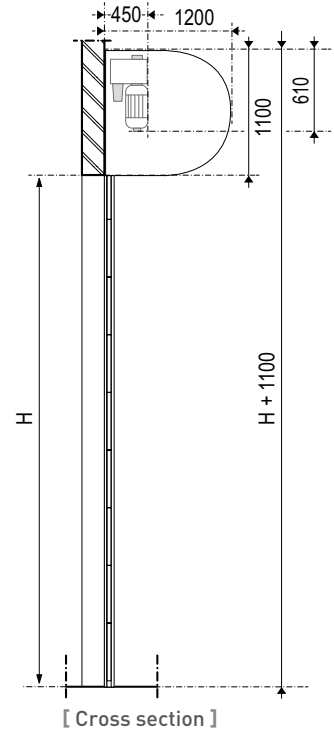

Right side drive

Dimensions

Installation requirements

- CEE-form 3-N PE 400V/50Hz/16A
- Electrical supply by others
- Control box/ power supply, inside RIGHT
- Control box/ power supply, inside LEFT