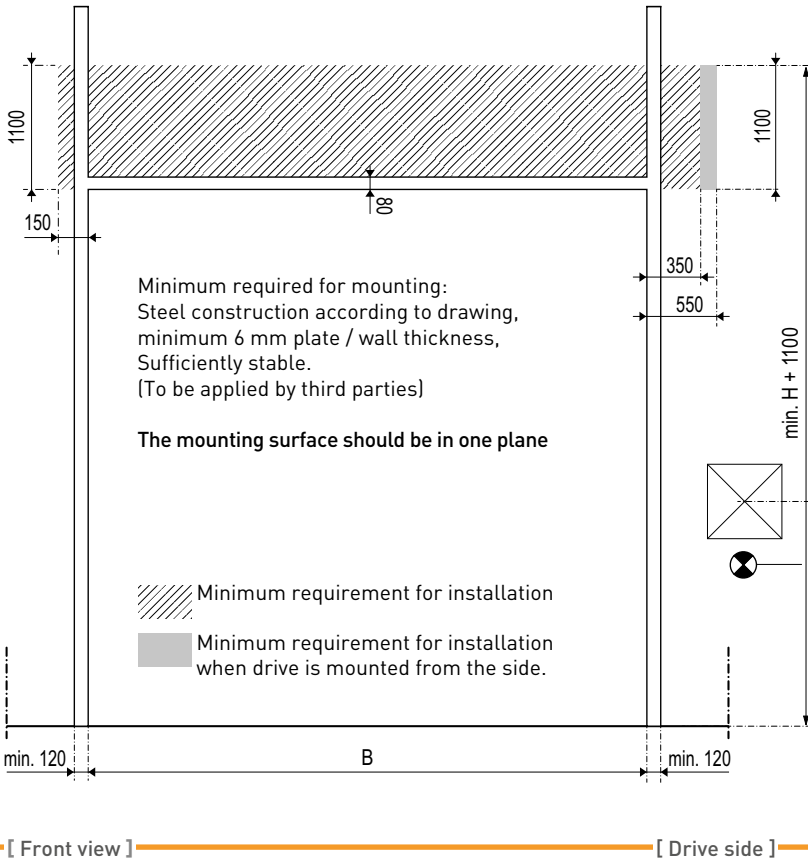

Right side drive

Dimensions

Installation requirements

- CEE-form 3-N PE 400V/50Hz/16A
- Electrical supply by others
- Control box/ power supply, inside RIGHT
- Control box/ power supply, inside LEFT