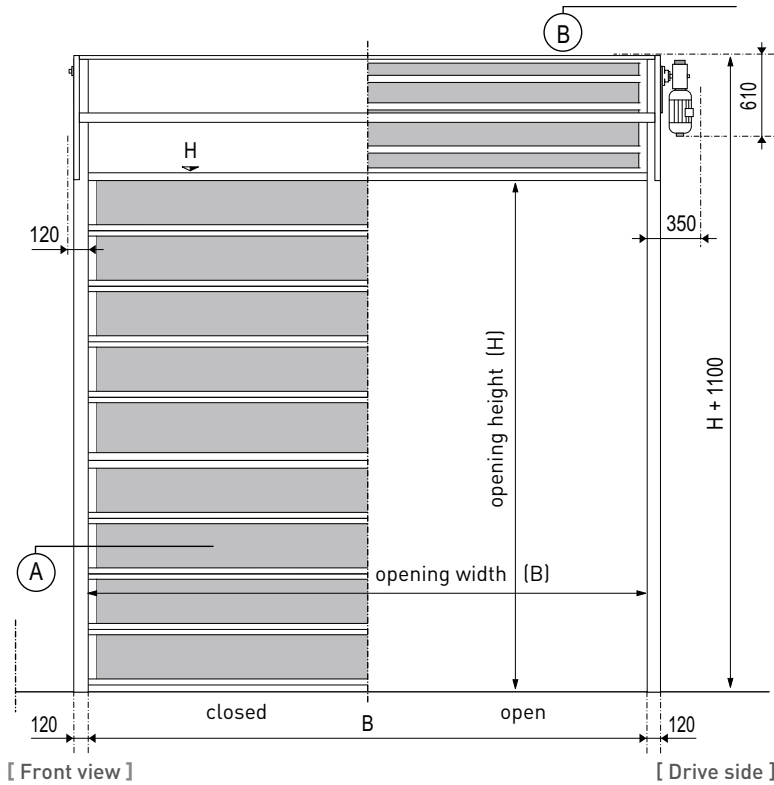

Right side drive

Dimensions

Installation requirements

- CEE-form 3-N PE 400V/50Hz/16A
- Electrical supply by others
- Control box/ power supply, inside RIGHT
- Control box/ power supply, inside LEFT