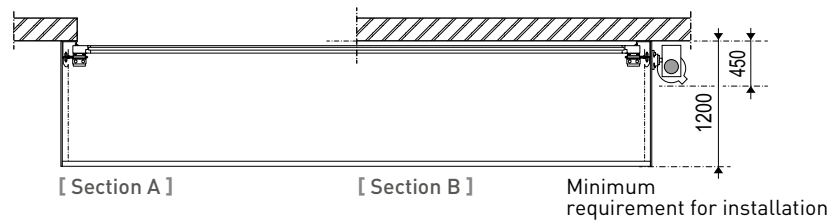

Right side drive

Dimensions

Installation requirements

- CEE-form 3-N PE 400V/50Hz/16A
- Electrical supply by others
- Control box/ power supply, inside RIGHT
- Control box/ power supply, inside LEFT