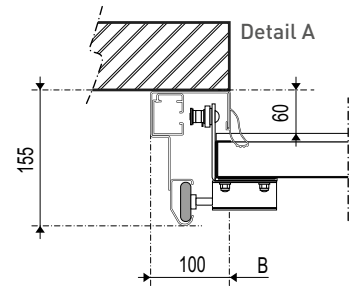

Right side drive

Dimensions

Installation requirements

- CEE-form 3-N PE 400V/50Hz/16A
- Electrical supply by others
- Control box/ power supply, inside RIGHT
- Control box/ power supply, inside LEFT