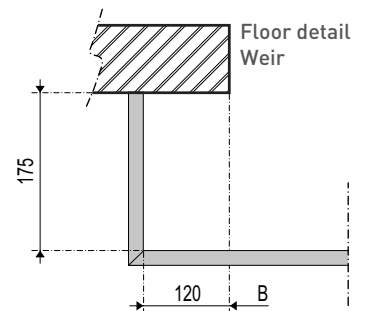

Right side drive

Dimensions

Installation requirements

- CEE-form 3-N PE 400V/50Hz/16A
- Electrical supply by others
- Control box/ power supply, inside RIGHT
- Control box/ power supply, inside LEFT